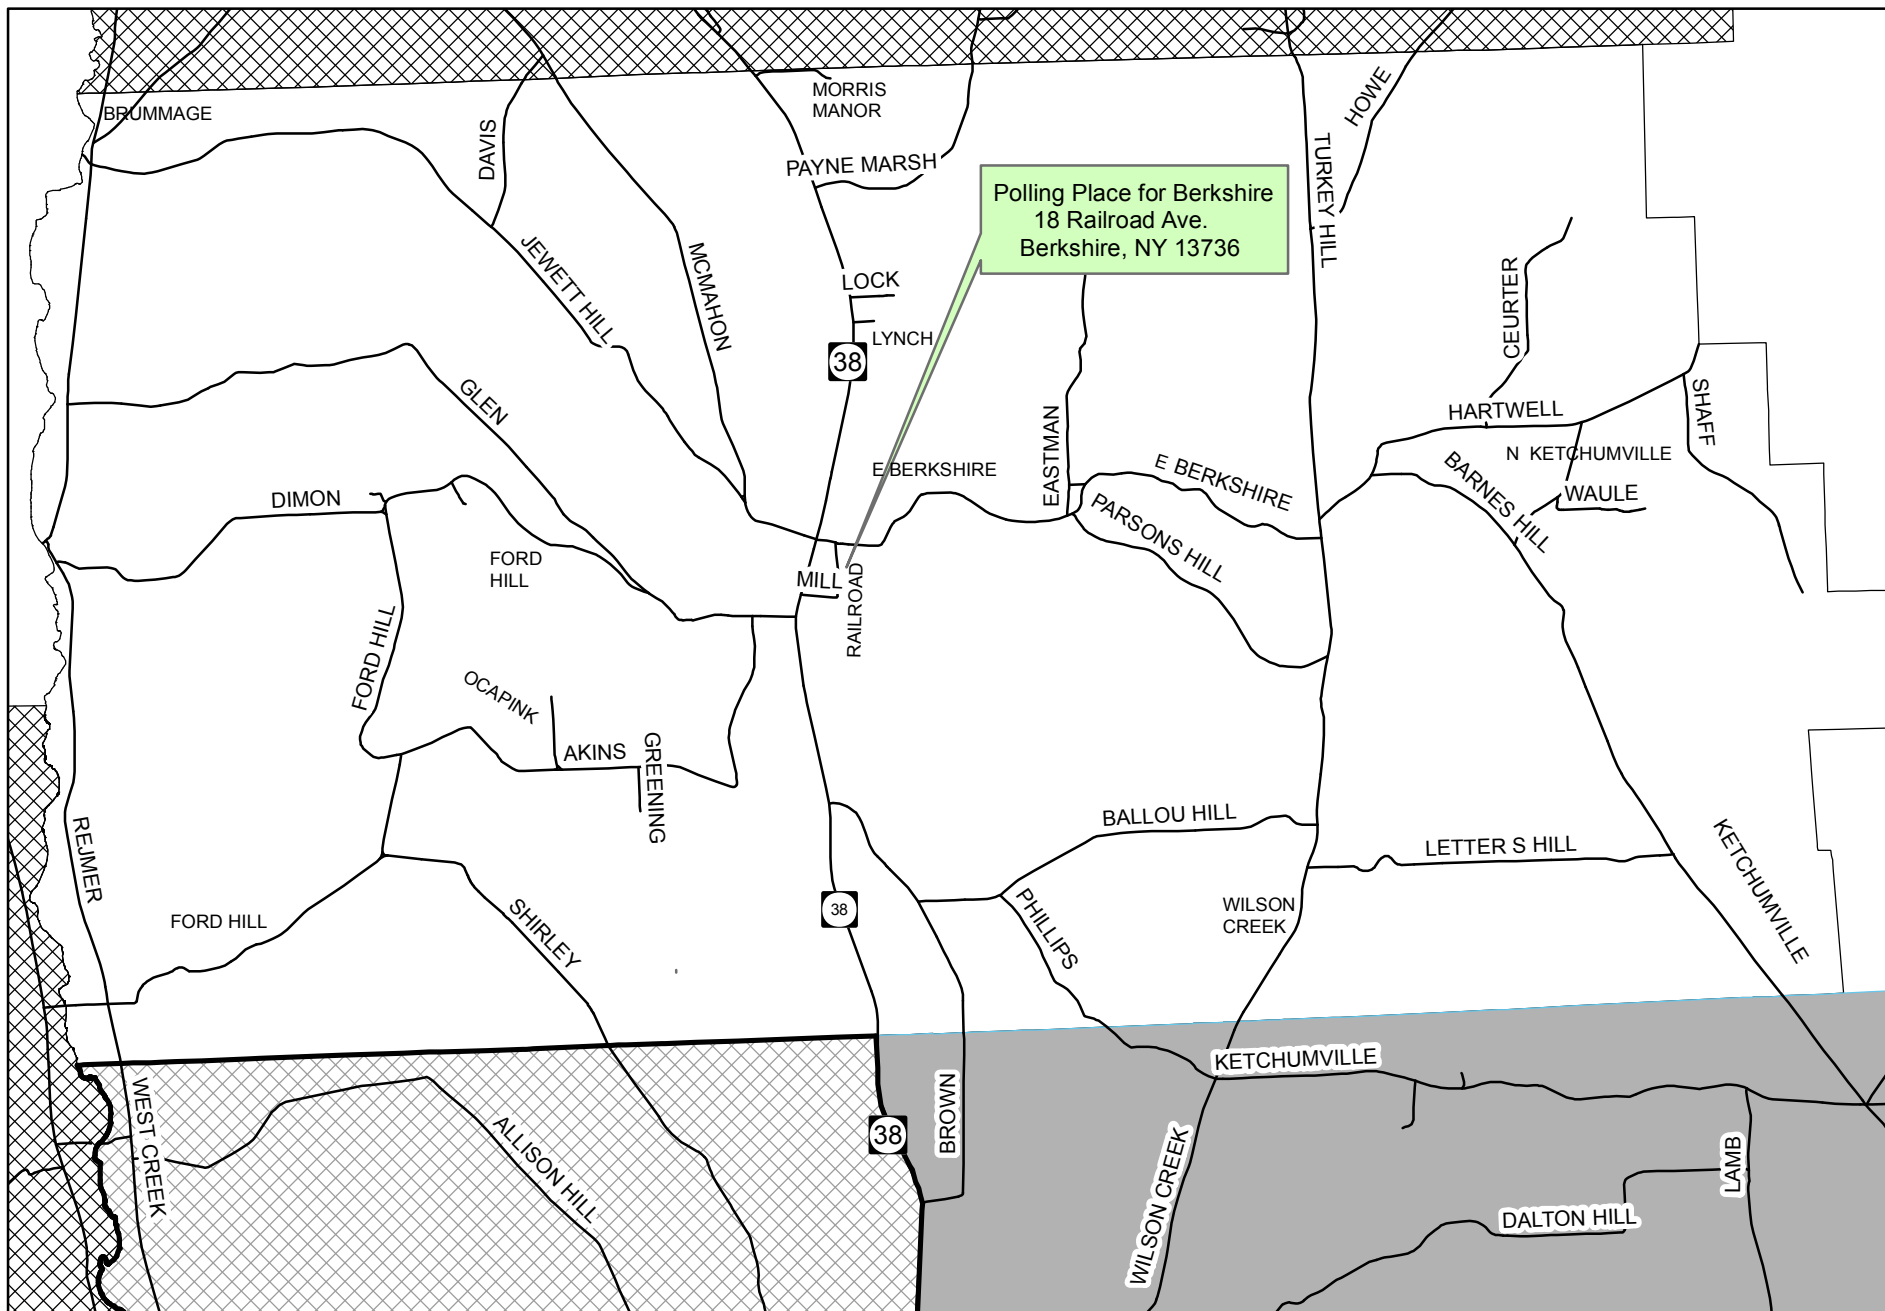

# Tioga County Election Districts Berkshire

Board of Elections  
John Langan & Bernadette Toombs  
1062 St. Rt. 38 P.O. Box 306  
Owego, New York 13827  
Ph: (607) 687-8261  
Published February 2016

This map is intended for presentation only. Tioga County has made every effort to ensure the accuracy of the information on this map. However, the map is not guaranteed accurate.