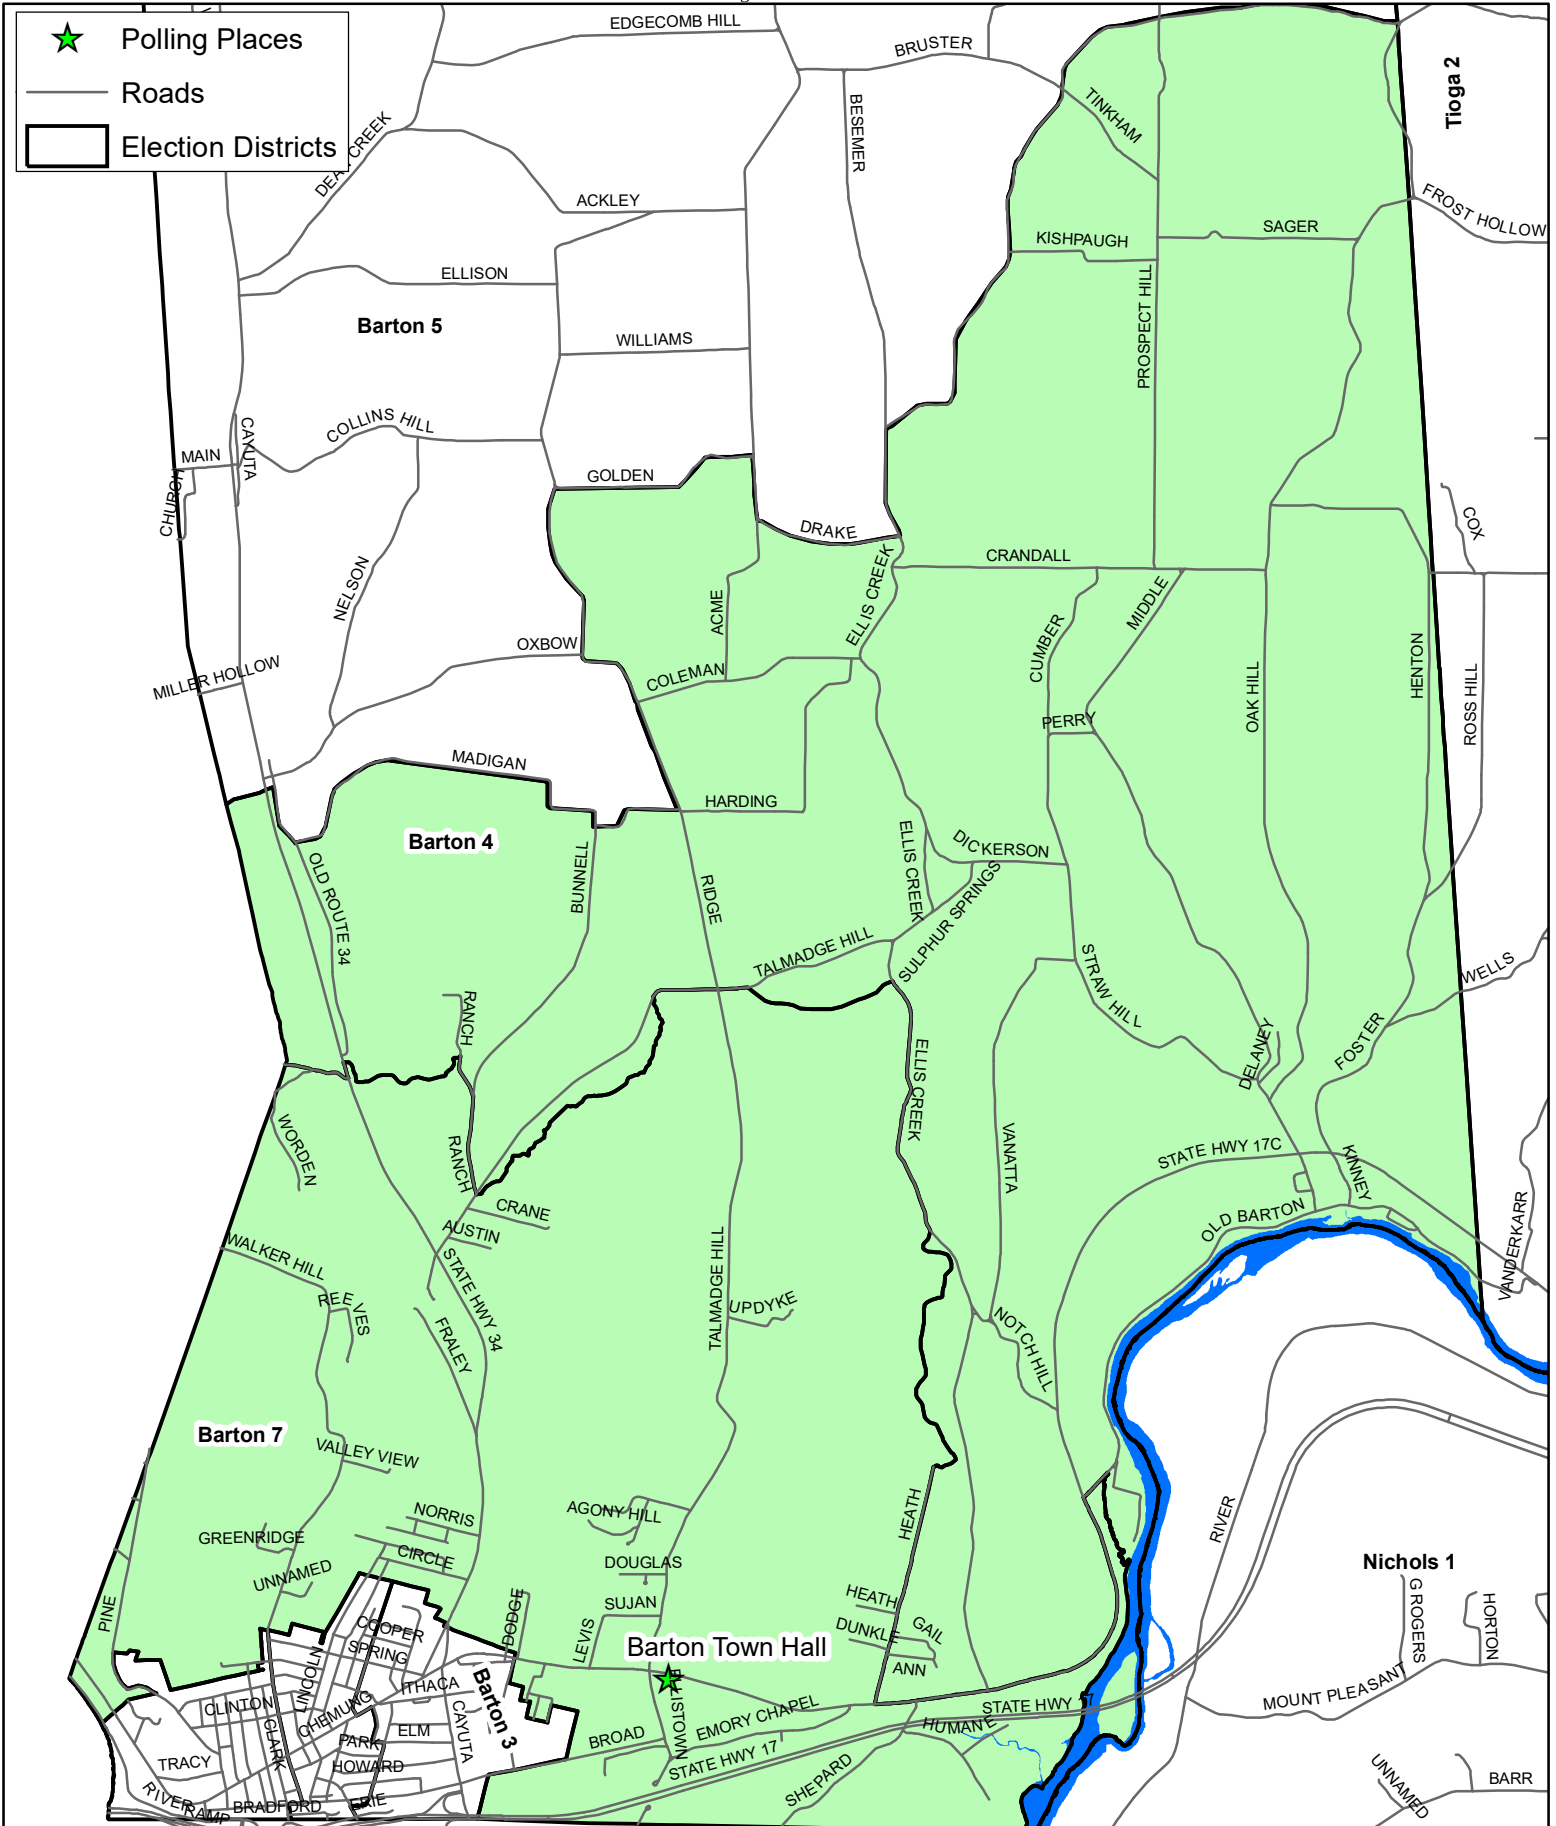

# Tioga County Polling Districts Barton 4,7

Tioga County Board of Elections  
Bernadette Toombs & James Wahls  
1062 State Route 38, Owego, New York 13827  
Ph: (607) 687-8261

Map Publication Date:  
March 2019