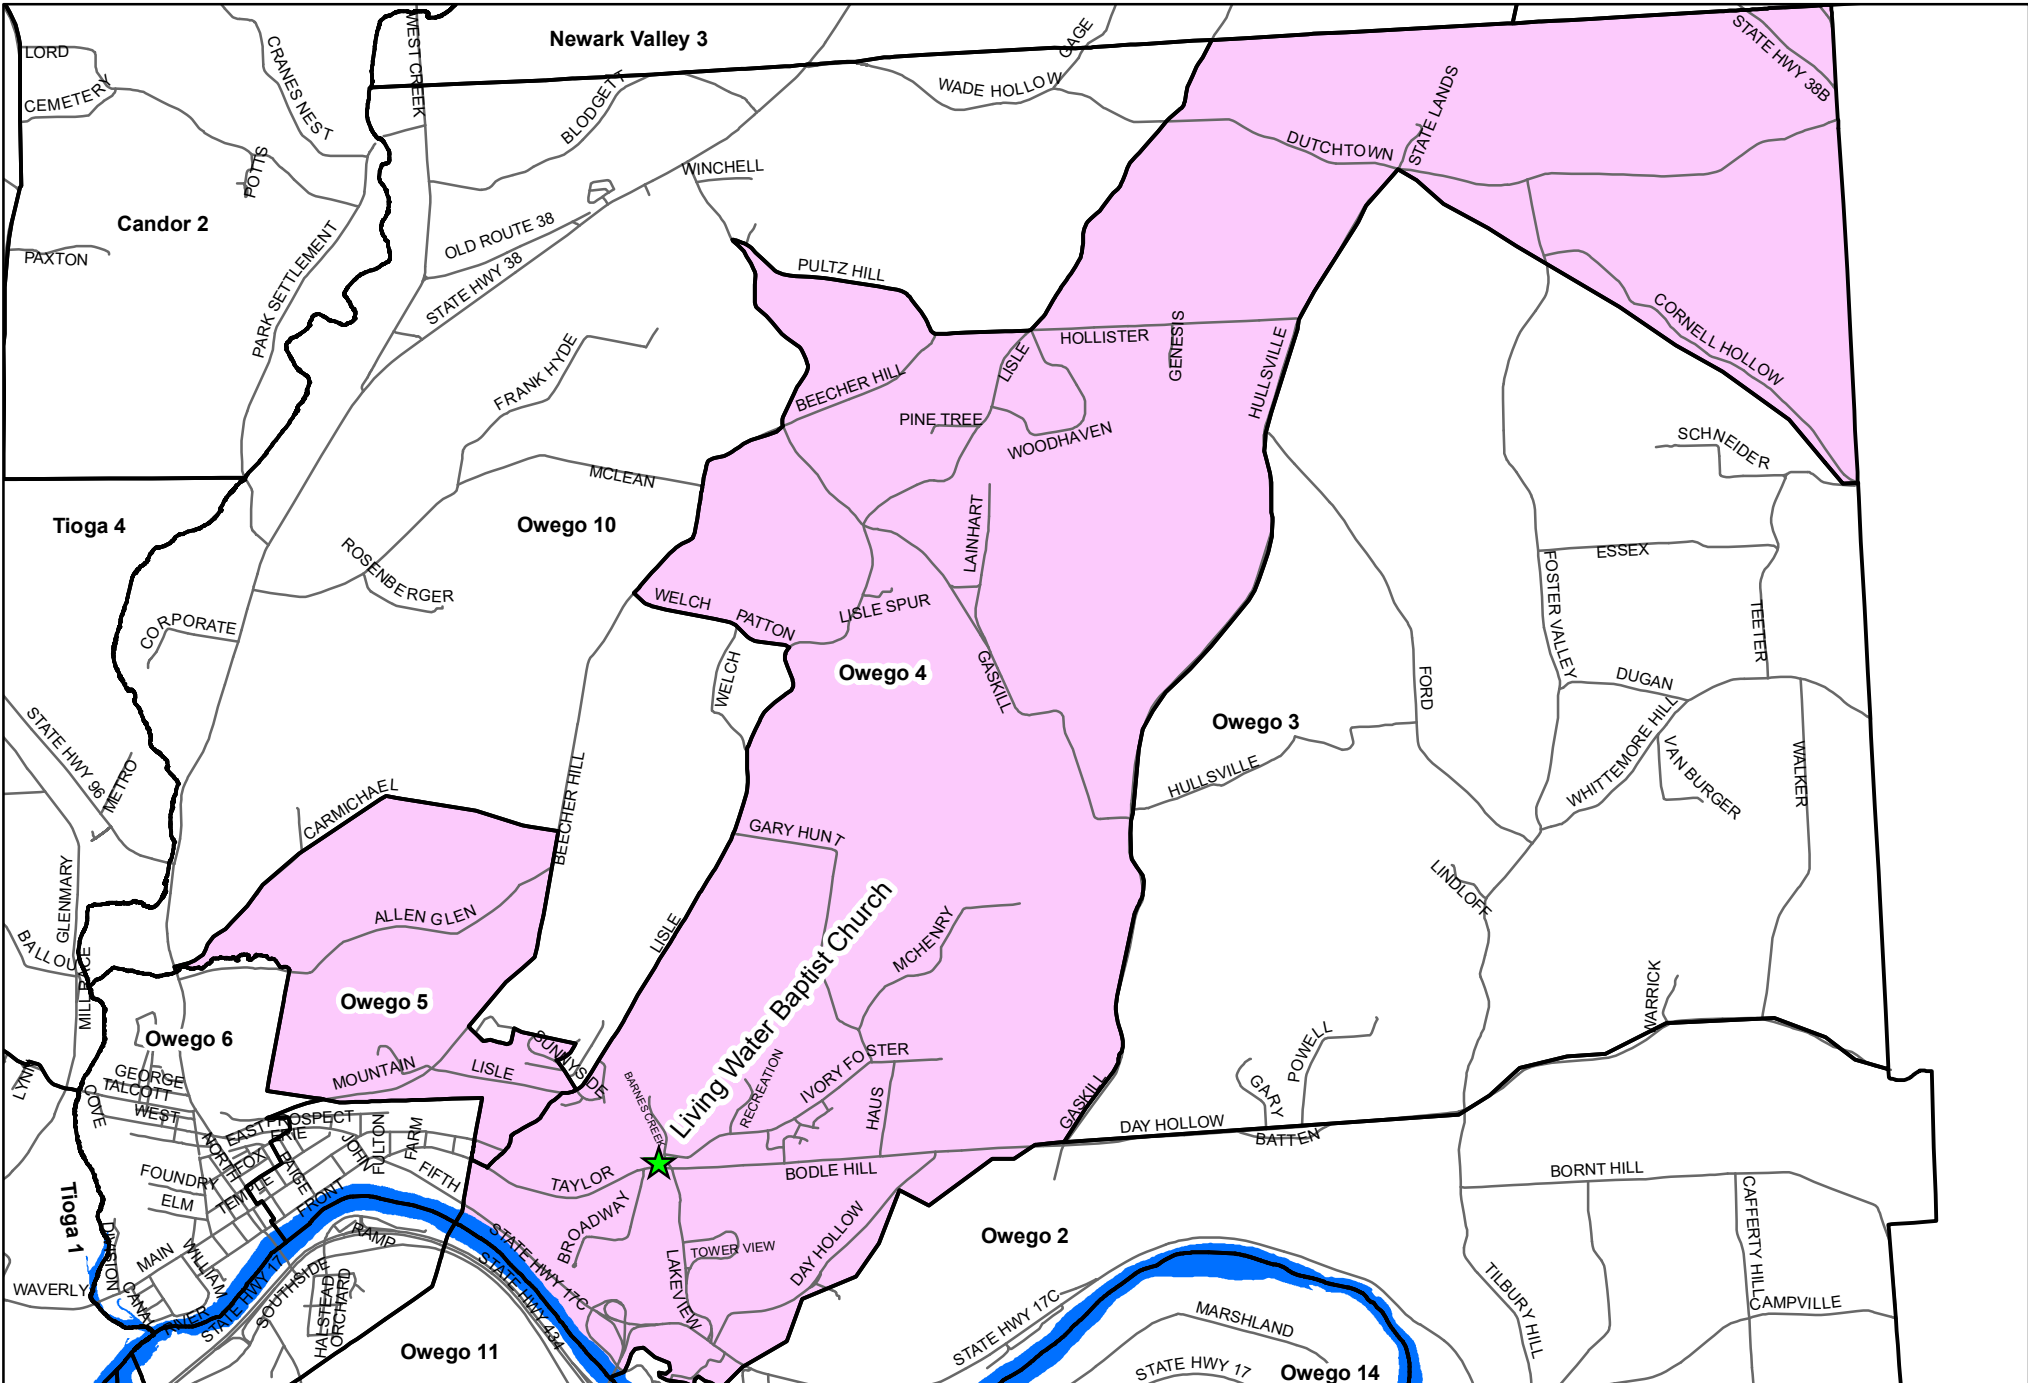

Tioga County Polling Districts

Owego 4,5

-  Polling Places
-  Election Districts
-  Roads

Tioga County Board of Elections
 Bernadette Toombs & James Wahls
 1062 State Route 38, Owego, New York 13827
 Ph: (607) 687-8261

Map Publication Date:
 March 2019

Tioga County makes no representations or warranties as to the accuracy or reliability of any information, resources or data provided, produced, compiled or otherwise utilized by any person, corporation or entity for any purpose whatsoever. The user or any third party may not rely upon the accuracy or reliability of such information, resources or data. Any user or third party assumes all risks and liability in the utilization of any information, resources or data.