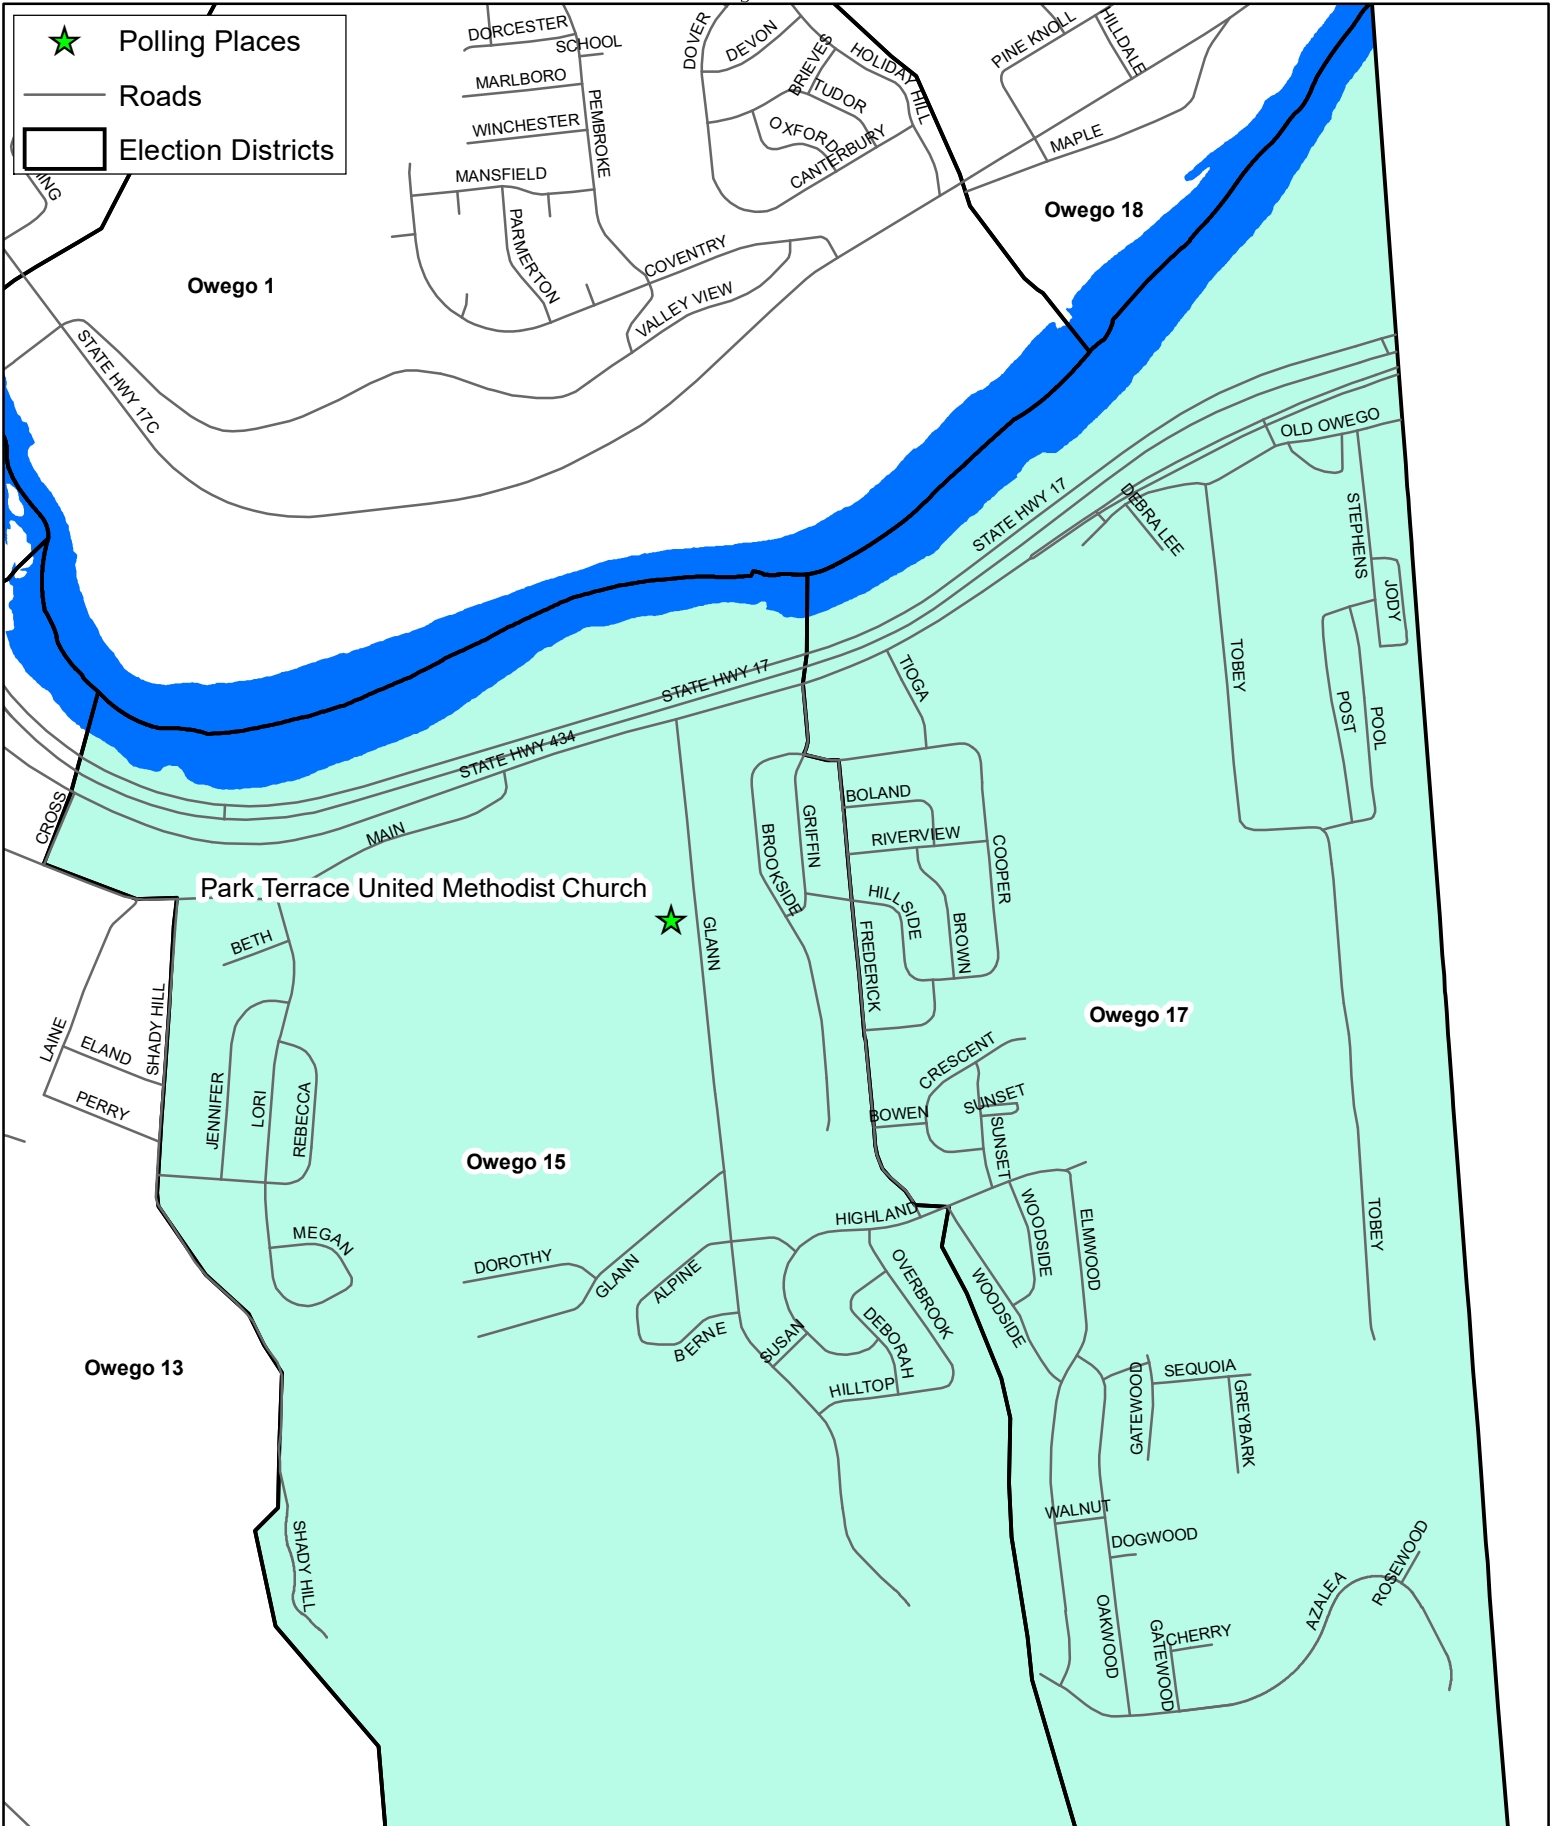

Tioga County Polling Districts Owego 15,17

Tioga County Board of Elections
Bernadette Toombs & James Wahls
1062 State Route 38, Owego, New York 13827
Ph: (607) 687-8261

Map Publication Date:
March 2019

Tioga County makes no representations or warranties as to the accuracy or reliability of any information, resources or data provided, produced, compiled or otherwise utilized by any person, corporation or entity for any purpose whatsoever. The user or any third party may not rely upon the accuracy or reliability of such information, resources or data. Any user or third party assumes all risks and liability in the utilization of any information, resources or data.