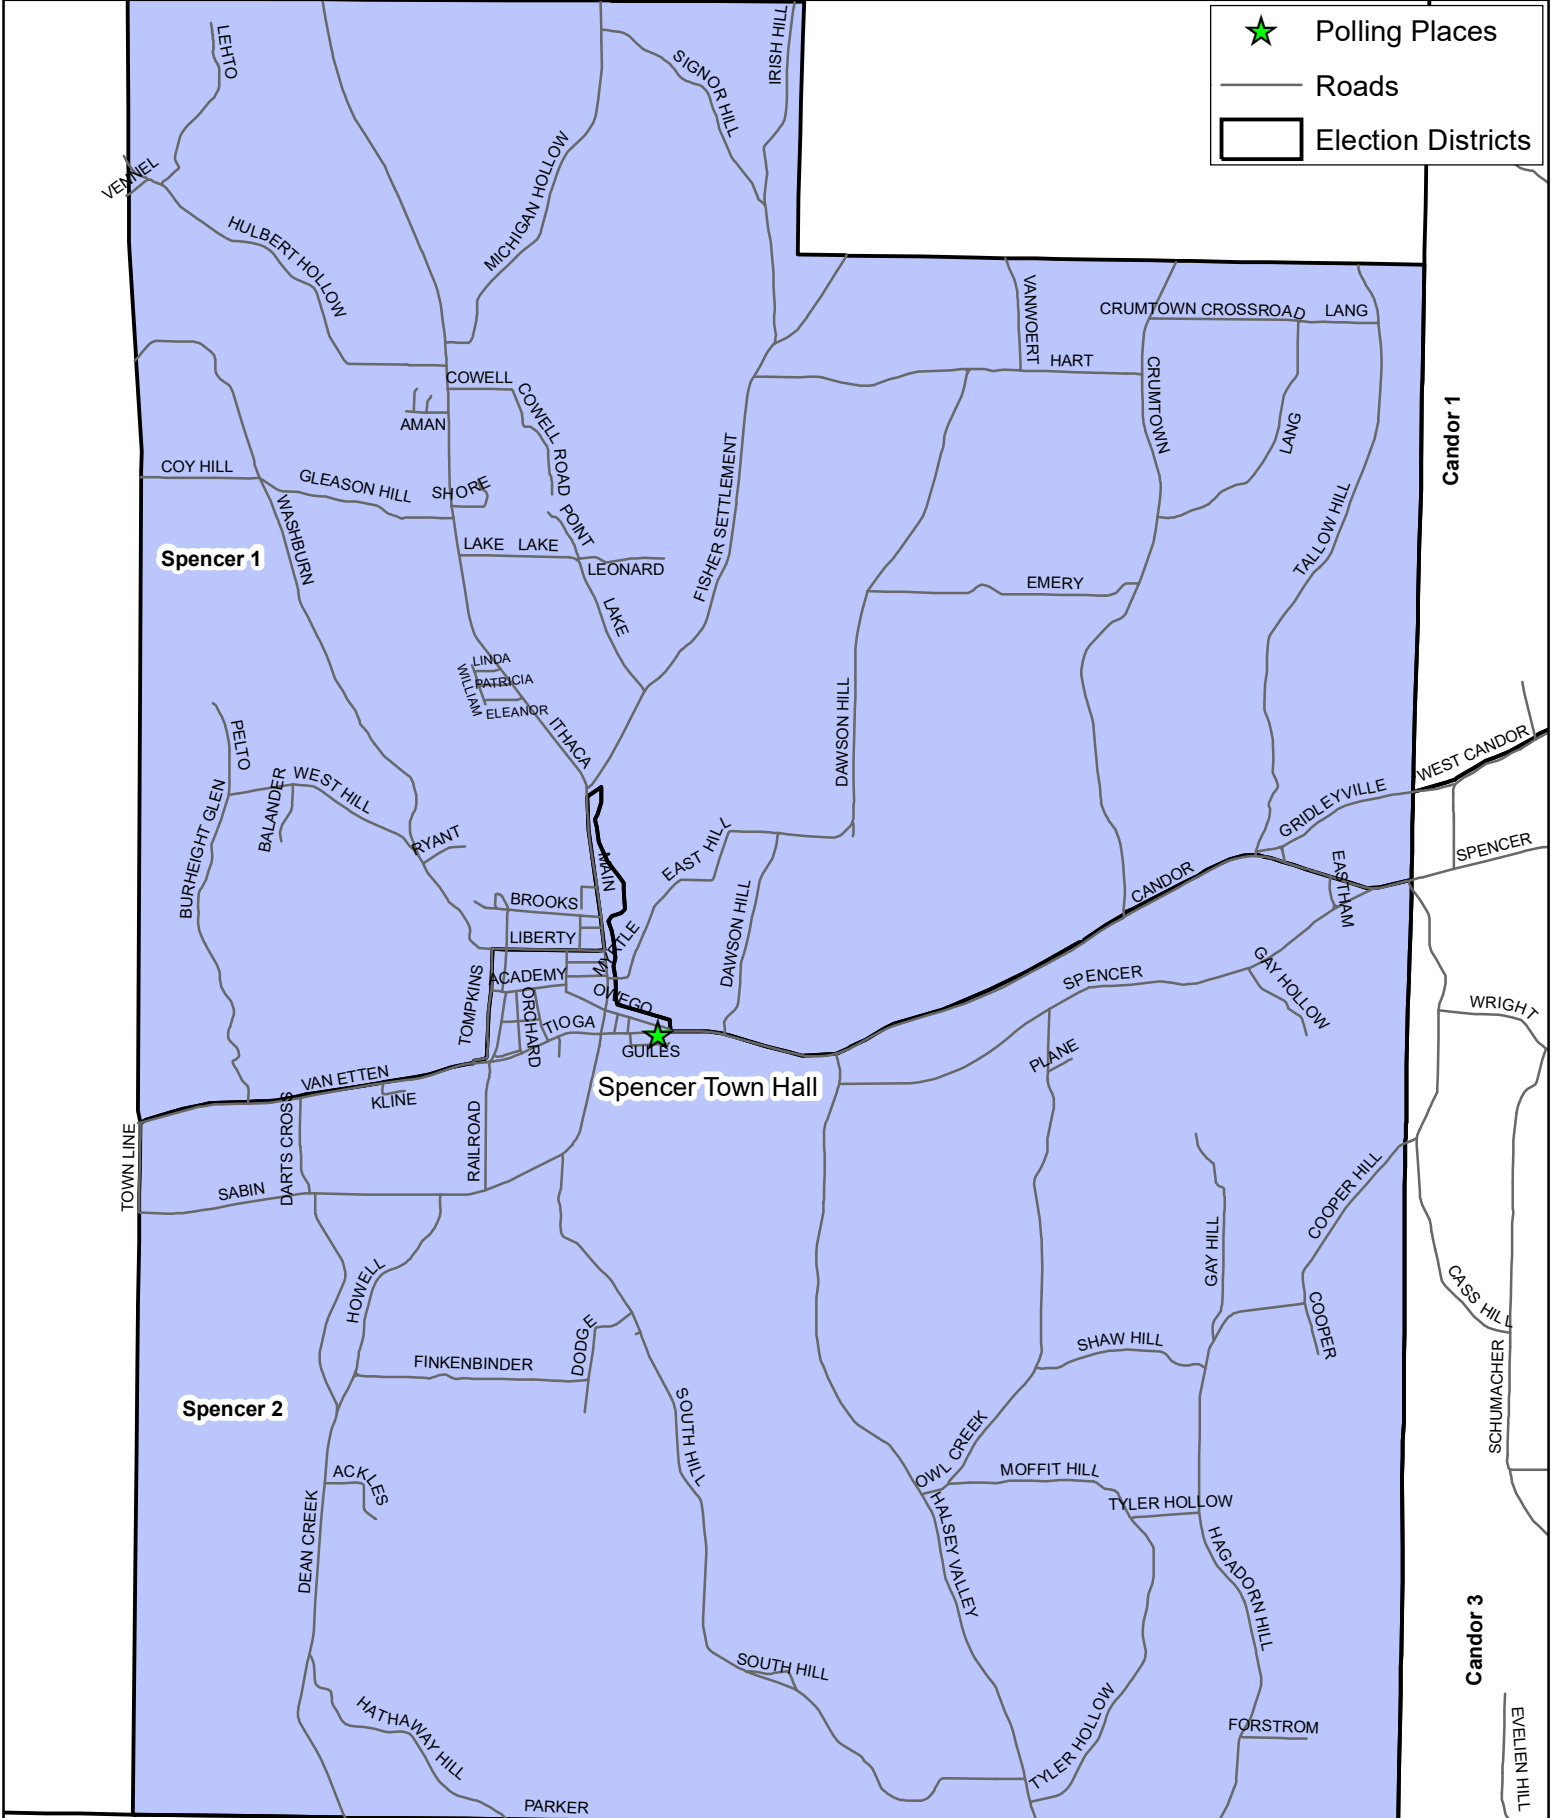

Tioga County Polling Districts Spencer 1,2

Tioga County Board of Elections
Bernadette Toombs & James Wahls
1062 State Route 38, Owego, New York 13827
Ph: (607) 687-8261

Map Publication Date:
March 2019

- Polling Places
- Roads
- Election Districts