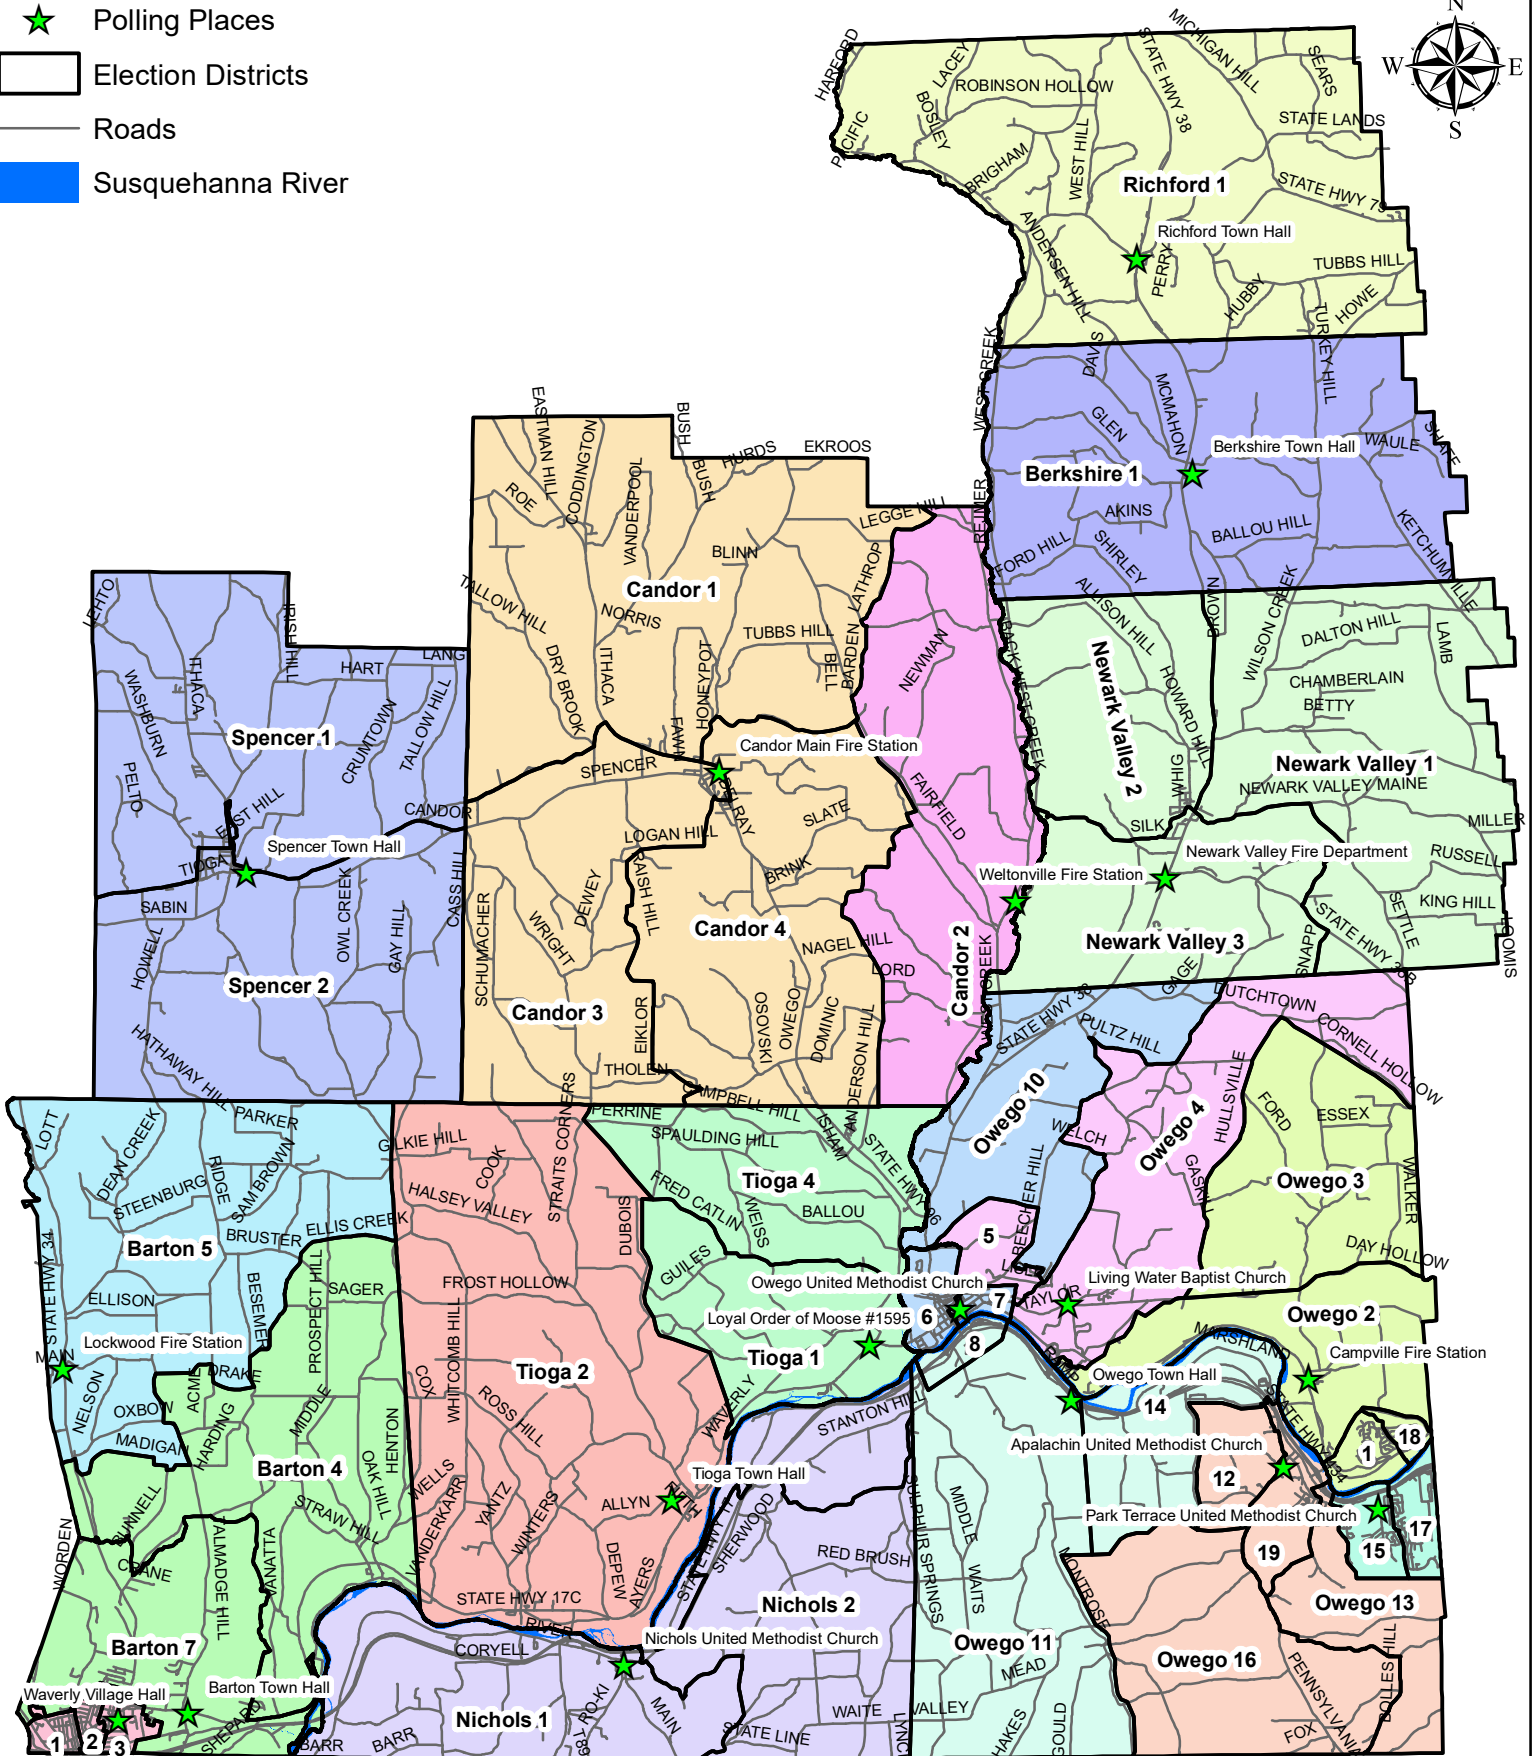

Tioga County Election Districts by Polling District

Tioga County Board of Elections
Bernadette Toombs & James Wahls
1062 State Route 38, Owego, New York 13827
Ph: (607) 687-8261

Map Publication Date:
March 2019

- ★ Polling Places
- Election Districts
- Roads
- Susquehanna River

Tioga County makes no representations or warranties as to the accuracy or reliability of any information, resources or data provided, produced, compiled or otherwise utilized by any person, corporation or entity for any purpose whatsoever. The user or any third party may not rely upon the accuracy or reliability of such information, resources or data. Any user or third party assumes all risks and liability in the utilization of any information, resources or data.