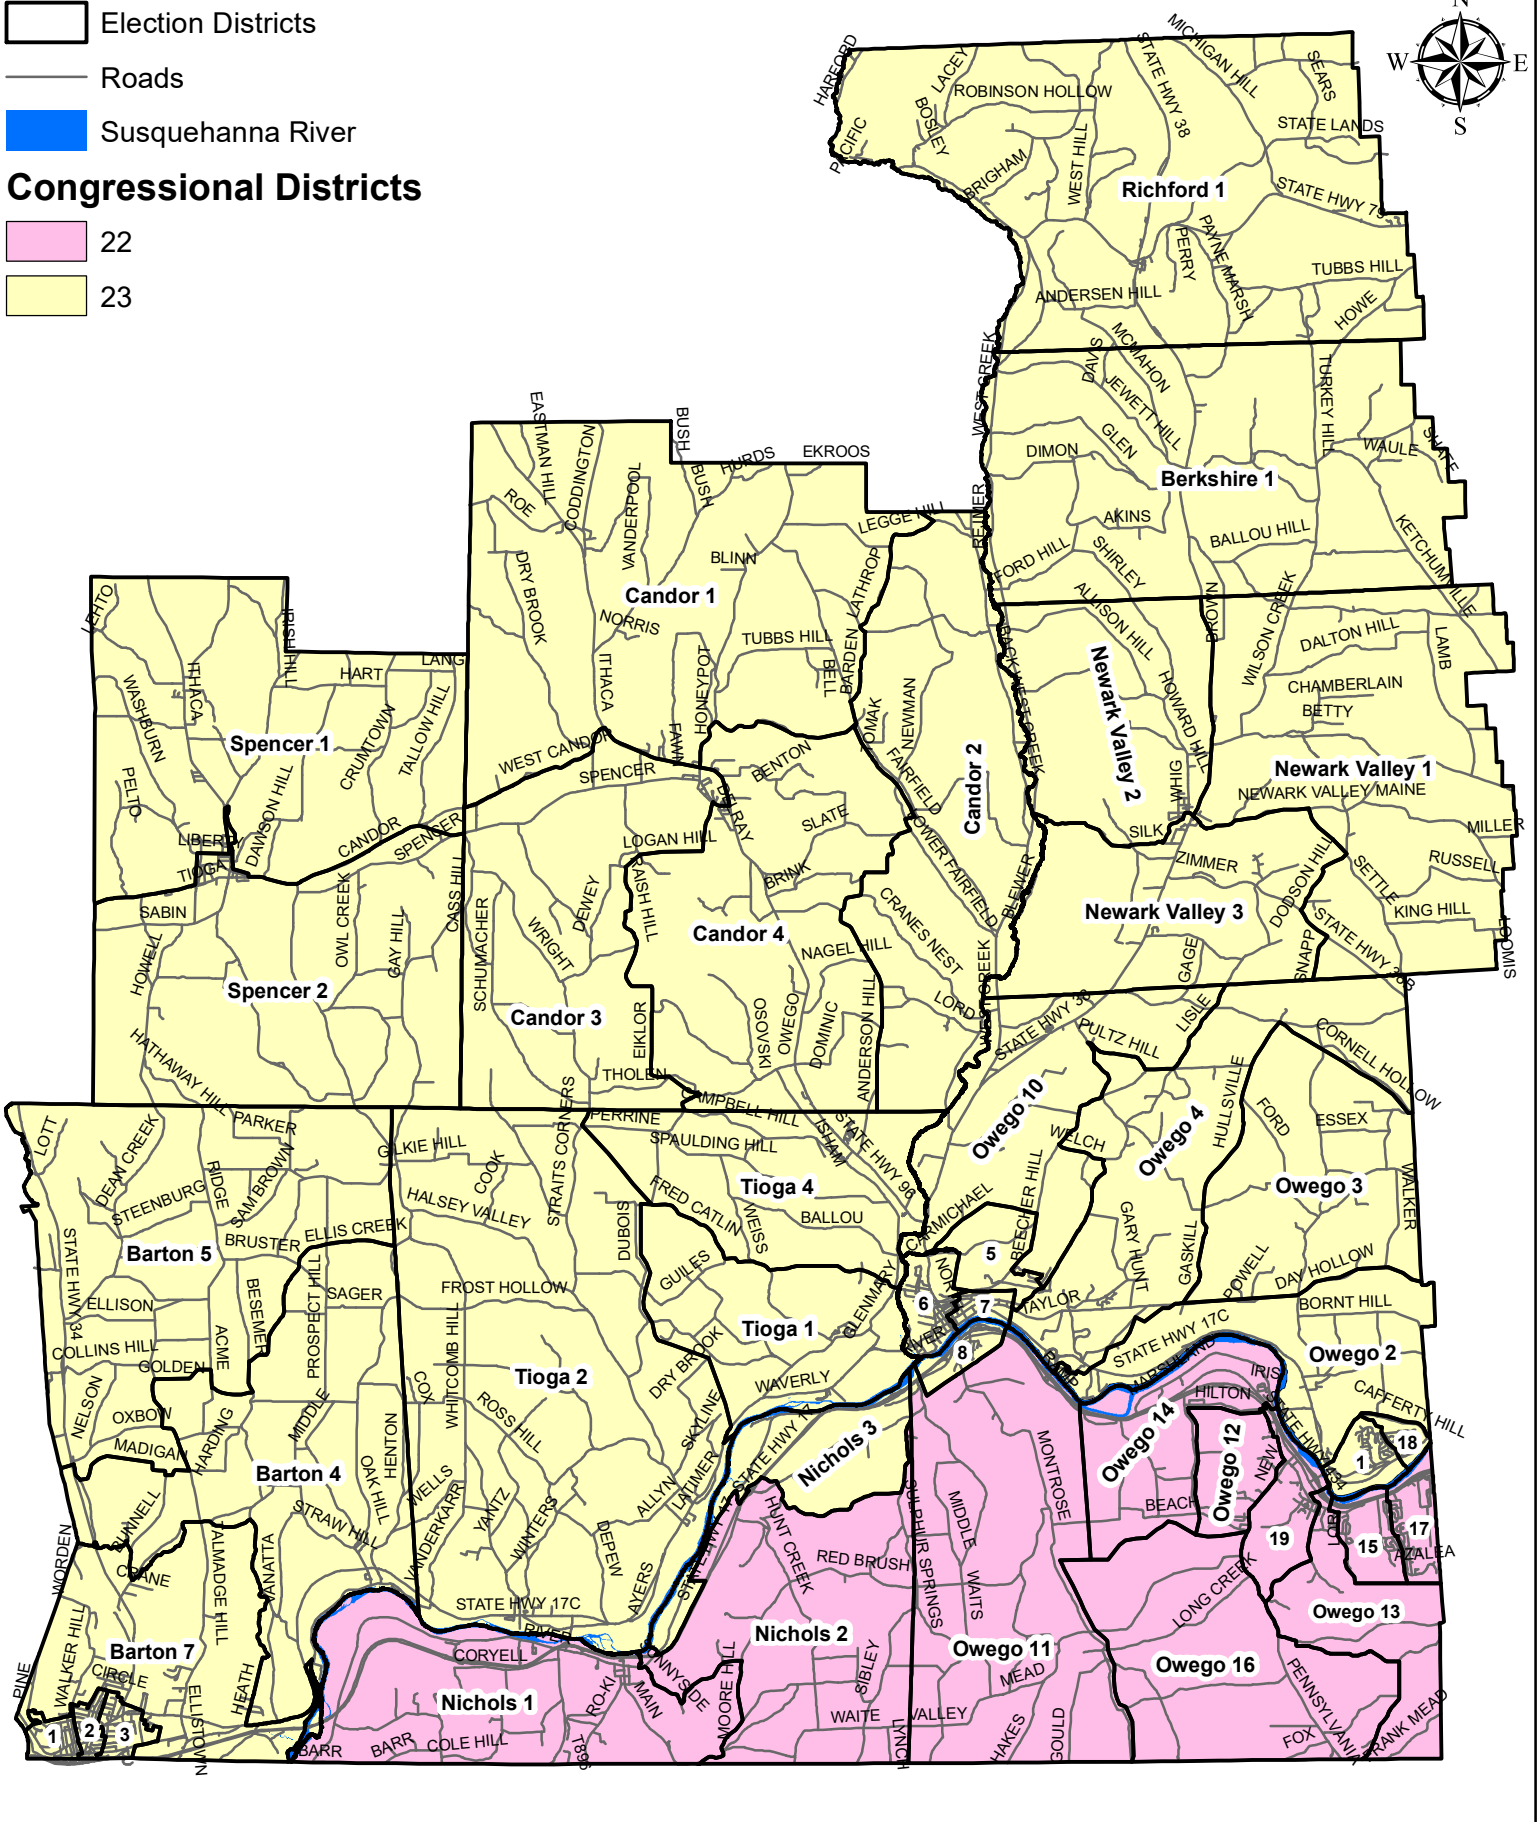

Tioga County Election Districts by Congressional District

Tioga County Board of Elections
Bernadette Toombs & James Wahls
1062 State Route 38, Owego, New York 13827
Ph: (607) 687-8261

Map Publication Date:
March 2019

-  Election Districts
-  Roads
-  Susquehanna River

Congressional Districts

-  22
-  23

Tioga County makes no representations or warranties as to the accuracy or reliability of any information, resources or data provided, produced, compiled or otherwise utilized by any person, corporation or entity for any purpose whatsoever. The user or any third party may not rely upon the accuracy or reliability of such information, resources or data. Any user or third party assumes all risks and liability in the utilization of any information, resources or data.